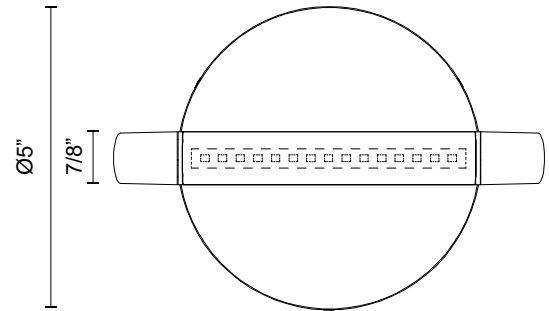

MARO EW25707

WALL

PROJECT

DESCRIPTION

The Maro outdoor collection, with a wishbone inspired shape, is both decorative and functional. The Maro Collection features an adjustable bar of ample illumination to fit your space's needs.

SPECIFICATION DETAILS

Fixture Dimensions	W7-1/8" x H7-7/8" x E3-7/8"
Light Source	LED with DC Driver
Wattage	6W
Total Lumens	595lm
Delivered Lumens	346lm
Voltage	120V
Color Temperature	3000K
CRI (Ra)	90CRI
Optional Color Temps	2700K - 5000K Available, Minimum Order Quantities Apply
LED Rated Life	50,000 hours
Dimming	100% - 10%, TRIAC or ELV Dimmer (Not Included)
Diffuser Details	Frosted PC Diffuser
ADA Compliant	Yes
Location	Wet
Mounting Style	All Orientation; Wall;
Canopy Dimensions	D5" x E5/8"
Paint Finish	BK02
Finish Option(s)	Black

* For custom options, consult factory for details.

* For warranty information, please visit www.kuzcolighting.com/warranty

KUZCO

CANADA: 19054 28TH AVENUE - SURREY, BC V3Z 6M3

USA: 3035 E. LONE MOUNTAIN ROAD - LAS VEGAS, NV 89081

WWW.KUZCOLIGHTING.COM

© 2021 KUZCO LIGHTING. ALL RIGHTS RESERVED.

COMMENT