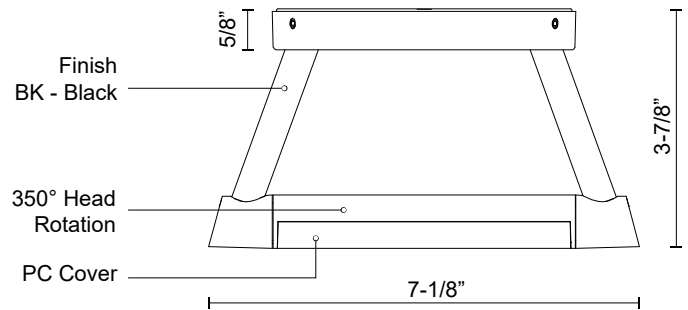

MARO EW25707

WALL

PROJECT

DESCRIPTION

The Maro outdoor collection, with a wishbone inspired shape, is both decorative and functional. The Maro Collection features an adjustable bar of ample illumination to fit your space's needs.

SPECIFICATION DETAILS

Fixture Dimensions	W7-1/8" x H7-7/8" x E3-7/8"
Light Source	LED with DC Driver
Wattage	6W
Total Lumens	595lm
Delivered Lumens	346lm
Voltage	120V
Color Temperature	3000K
CRI (Ra)	90CRI
Optional Color Temps	2700K - 5000K Available, Minimum Order Quantities Apply
LED Rated Life	50,000 hours
Dimming	100% - 10%, TRIAC or ELV Dimmer (Not Included)
Diffuser Details	Frosted PC Diffuser
ADA Compliant	Yes
Location	Wet
Mounting Style	All Orientation; Wall;
Canopy Dimensions	D5" x E5/8"
Paint Finish	BK02
Finish Option(s)	Black

* For custom options, consult factory for details.

* For warranty information, please visit www.kuzcolighting.com/warranty

KUZCO

CANADA: 19054 28TH AVENUE - SURREY, BC V3Z 6M3

USA: 3035 E. LONE MOUNTAIN ROAD - LAS VEGAS, NV 89081

WWW.KUZCOLIGHTING.COM

© 2021 KUZCO LIGHTING. ALL RIGHTS RESERVED.

COMMENT